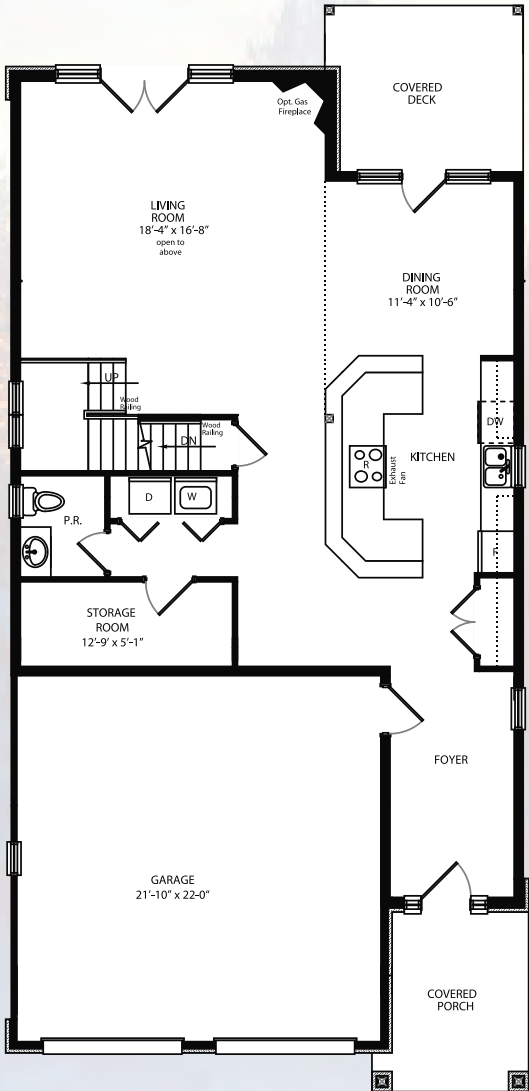

Artist's Concepts

The Lake Breeze

To learn more about this model home please contact us at:

905.505.1440

contact@orillialakefronts.com

2335 Sq. Ft.

The Lake Breeze

Front Elevation

Rear Elevation

First Floor

Second Floor