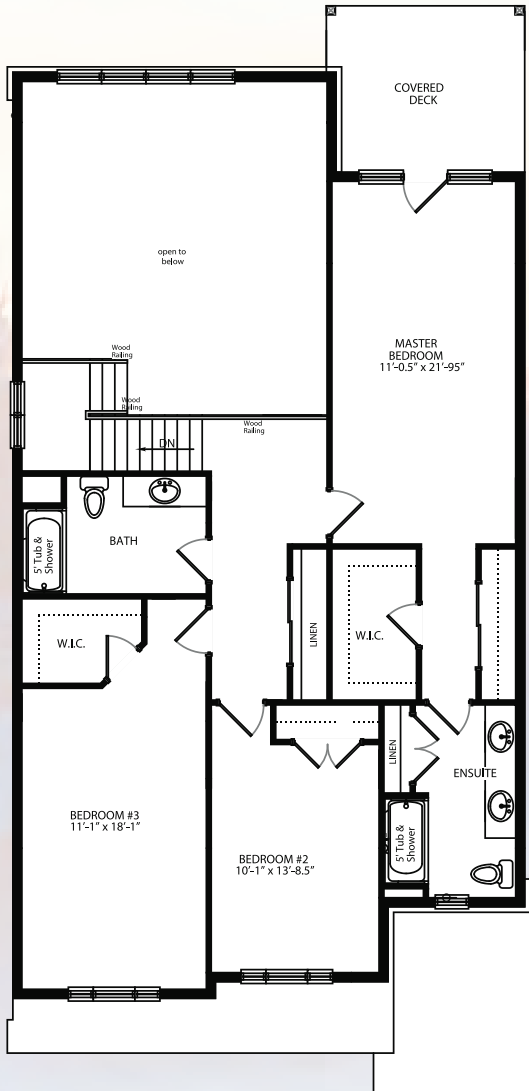

Artist's Concepts

The Lake Breeze

To learn more about this model home please contact us at:

905.505.1440

contact@orillialakefronts.com

2335 Sq. Ft.

The Lake Breeze

Front Elevation

Rear Elevation

First Floor

Second Floor